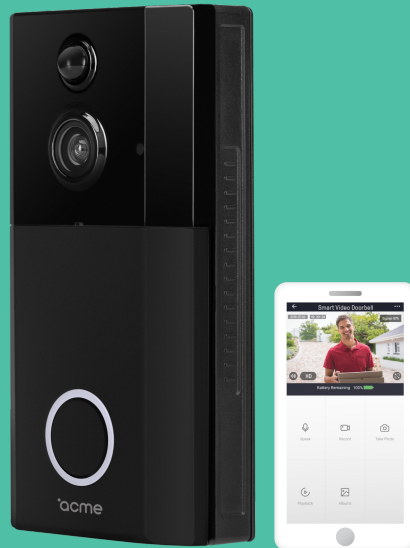

ACME Smart Video Doorbell

Have you ever wondered what happens at your front door when you're not at home? From now on it's no longer a mystery! With the new ACME SH5210 Smart Video Doorbell you will be able to constantly track what's happening when you're away. Waiting for a delivery? Feel free to do your own thing, the Smart Video Doorbell will alert you every time there's any activity at the door. Check live view straight on your smartphone! Thanks to the integrated microphone and speaker, feel free to remotely communicate with the people outside your door. The ACME SH5210 Smart Video Doorbell is super easy to install – just attach the doorbell by the entrance with the screws provided in the box, download the "Smart Life" application to your smartphone and connect the two on your home Wi-Fi.

Technical Specifications

Classification of battery	CL126:NE:2016-12-09
Composition of battery	CL127:KT:2016-12-09
Type of battery	Accumulator
Embeeded battery	Yes
WEEE tax	Yes
WEE classification	CL109:6:2017-04-01
Connections	Wi-Fi, IEEE 802.11b/g/n
Frequency range	2.412-2.484
Resolution	1.0 Megapixel (1280 x 720 px)
Focal length	1.3 mm
Aperture	F/2.0
Focus	Fixed
Viewing angle	160
Video compression	H.264
Frame rate	15
Image settings	Flip screen, time watermark
Audio communication	2-way audio
Audio input	Built-in microphone
Audio output	Built-in speaker
Motion detection	Up to 5 m
Infrared night vision	Up to 5 m
Power supply type	2 x 18650, Li-ion, 3.7 V, 2600 mAh (9.62 Wh)
Battery life	Up to 2
Power connector	Micro USB / 8-24 V AC
Mounting method	Screws
Storage	Micro SD Card (Max 64 GB)
Reset button	Yes
Compatibility	Android 4.1 or higher iOS 9.0 or higher
Application	Smart Life™ for iOS and Android
Operating temperature (T-T)	-10 to 55
Other features	Chime Input: AC 100-240 V, 50/60 Hz Frequency range: 433.92 MHz Distance from doorbell: ≤ 30 m Number of melodies: 18
Colour of product	Black
Material	Plastic
Length	13.3
Width	6.7
Height	3.6
Weight	254
Remote access	Yes