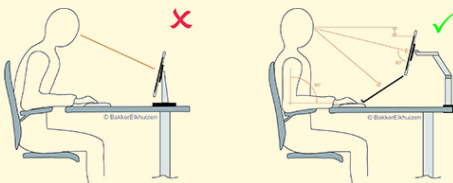

Premium Office Dual Beam Special

Beam Special

BAKKER ELKHUIZEN

Work Smart - Feel Good

A convenient monitor arm

The latest monitor arm from BakkerElkhuizen

The Premium Office Dual Beam Special is the latest monitor arm from BakkerElkhuizen. This monitor arm allows you to set up 2 screens easily.

Use of a monitor arm is far more comfortable and increases productivity by 10% compared to working in the wrong position.

Multiple studies have found that using two or more screens can substantially improve performance (University of Utah, 2008; Colvin et al., 2004; Czerwinski et al., 2003).

Convenient: use the handle to set the screens to the right position quickly.

Spring-loaded arm: with a load capacity of 2 to 10 kilos, this monitor arm is suitable for the most modern screens.

Sustainable: made from sustainable materials, 98% recyclable.

Rotation: the Premium Monitor arm can rotate 180 degrees on each of the joints.

Extra wide: suitable for screens of up to 27 inches.

Cable management: built-in cable control.

Assembly: comes with both Clamp and bolt-through solutions as standard.