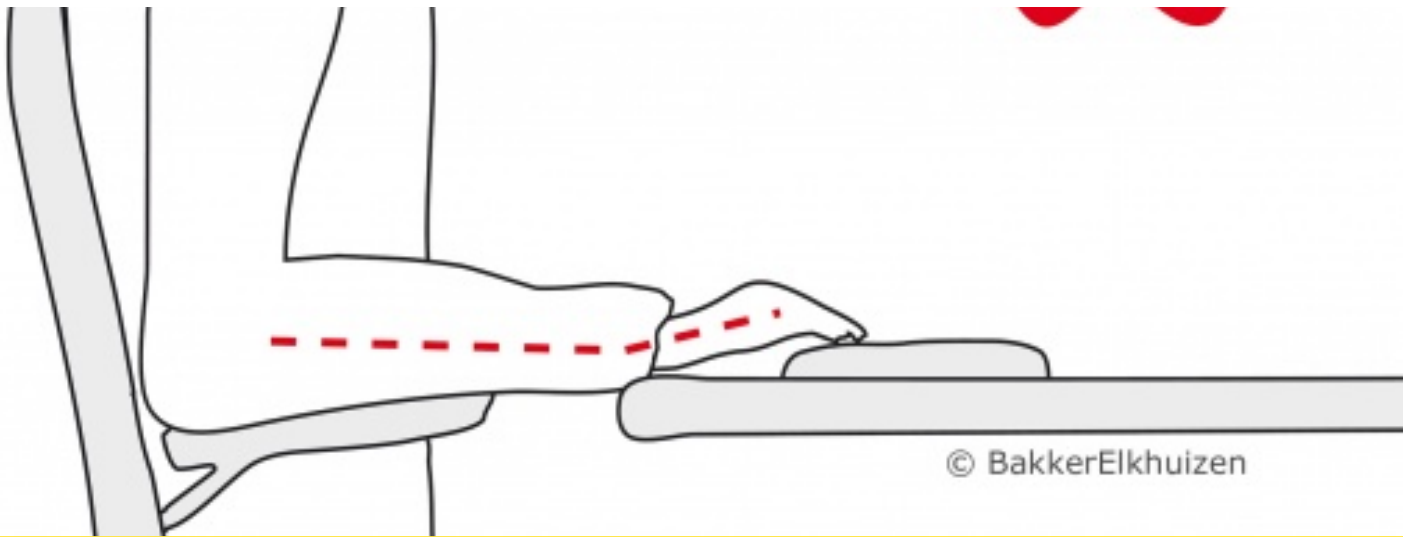

Barmouse Wrist Rest

Small

Ergonomic Wrist Rest

© BakkerElkhuizen

Work even more comfortably with the Barmouse Wrist Rest

The Barmouse Wrist Rest is an accessory for the Barmouse.

It is a soft rest that gives your wrists extra support when working with the central mouse.

Comfortable: large wrist rest gives more support.

Width	460 mm
Height	30 mm
Depth	100 mm
Weight	122 gr
Product code	BNEBMWRS