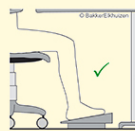

# Basic 950

Foot rest to support your feet

Be comfortable at work, from head to toe

The Basic 950 ergonomic footrest provides legs with firm support.

This footrest helps maintain a good sitting posture while working at VDU screens.

We advise a footrest which is at least 45 cm wide and 35 cm deep. Its adjustable range should be at least 11 cm as measured from the floor surface. The slope of the support surface must be adjustable from 5 to at least 15 degrees.

**Ergonomic:** height adjustable (30-195 mm) and adjustable angle provides stable support for the feet.

**Comfortable:** contoured foot platform to minimize slip.

**Setting up with:** hand.

Adjustable range: 30-195 mm