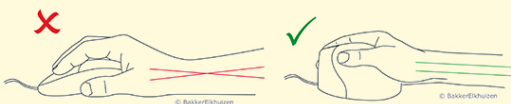

Goldtouch Ergonomic Mouse

BAKKER ELKHUIZEN

Work Smart - Feel Good

vertical ergonomic mouse

Work comfortably and ergonomically with a neutral posture.

Another mouse in our vertical assortment is the Goldtouch Ergonomic Mouse. This mouse provides good support to the forearms.

You hold the mouse in a handshake position.

The handshake position of vertical mice keeps the wrist from bending as much to the side while the forearm also turns inward to a lesser degree (Schmid, et al., 2015). This means that muscle activity in the forearm is less than it would be when using a conventional mouse (Quemelo & Vieira, 2013).

[Read more online](#)

Ergonomic: neutral wrist position.

Buttons: 2 large buttons and a separate scroll wheel (third button).

Left-handed version: the Goldtouch Ergonomic Mouse is also available in a left-handed version (BNEGTEML).

Slope: the mouse has a sloped surface of 24 degrees.

Width	80 mm
Height	50 mm
Depth	115 mm
Weight	142 gr
Product code	Multiple versions