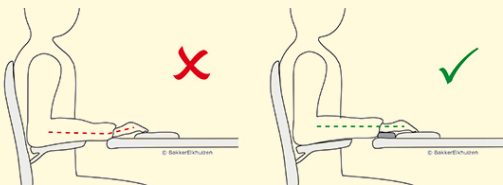

Extra wide, complete underarm support

The ergonomic Underarm Support prevents neck complaints by supporting the arms.

[Read more online](#)

Ergonomic: supports the arms and helps reduce muscular strain in the neck and shoulders.

Symmetrical: extra wide arm support so that the arms are supported both during typing and when using a mouse.

Simple mounting: bracket on the desk top (drilling not required) and two adjusting screws so that the support can be adjusted to the thickness of the desk top (between 10 and 35 mm).

Covering: Lycra

| | |
|---------------------|---------|
| Width | 560 mm |
| Height | 25 mm |
| Depth | 220 mm |
| Weight | 2.3 kg |
| Product code | BNEUASS |