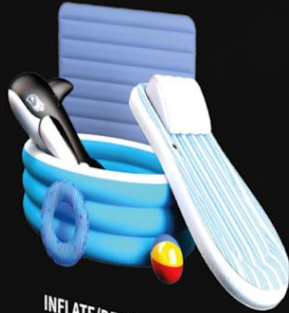

## **ALL ADVANTAGE AT GLANCE**

- ✓ Small, light, and portable
- ✓ ABS with rubber coating body
- ✓ Weight only 140gr
- ✓ Runs on a powerful 4.000mAh lithium battery
- ✓ 1,5 hour working time
- ✓ Inflate or deflate +/- 45 airbeds
- ✓ USB rechargeable and wireless
- ✓ Easy to operate
- ✓ Includes various nozzles, USB charging cable and water-repellent protective cover
- ✓ Battery indicator
- ✓ Coolado guarantees

## **OTHER SPECIFICATIONS**

Brand: Coolado

Model: ePump

Material pump: ABS rubber coating

Colour: Grey/Black rubber coating

## **PACKAGE CONTENT**

1x Coolado ePump

1x USB-C charging cable

3x Nozzles

1x Water-repellent protective cover

1x English manual with link to multilingual manual. On our website you will find manuals in Dutch, French, German, Spanish, Finnish, Swedish and Italian for download.

coolado

CORDLESS / USB RECHARGEABLE

E-PUMP  
FOR INFLATABLES

INFLATE/DEFLATE AN AIRBED  
IN UNDER 2 MINUTES

START YOUR BBQ  
IN 5 MINUTES

WATCH HOW IT WORKS  
[WWW.COOLADO.COM/HOW-IT-WORKS](http://WWW.COOLADO.COM/HOW-IT-WORKS)