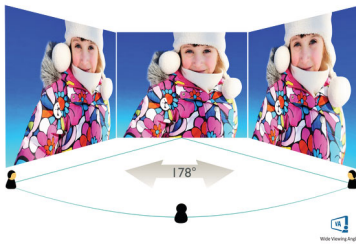

Perfectly designed for your space

- VESA mount allows for flexibility

PHILIPS

LCD monitor
V Line 24 (23.8"/60.5 cm diag.), 1920 x 1080 (Full HD)

241V8L/00

Highlights

VA display

The Philips VA LED display uses an advanced multi-domain vertical alignment technology that gives you super-high static contrast ratios for extra-vivid and bright images. While standard office applications are handled with ease, it is especially suitable for photos, web browsing, films, gaming and demanding graphical applications. Its optimised pixel management technology gives you a 178/178 degree extra-wide viewing angle, resulting in crisp images.

EasyRead mode

EasyRead mode for a paper-like reading experience

Specifications

Picture/Display

- LCD panel type: VA LCD
- Backlight type: W-LED system
- Panel Size: 23.8 inch/60.5 cm
- Display Screen Coating: Anti-Glare, 3H, Haze 25%
- Effective viewing area: 527 (H) x 296.5 (V)
- Aspect ratio: 16:9
- Maximum resolution: 1920 x 1080 @ 75 Hz*
- Pixel Density: 93 PPI
- Response time (typical): 4 ms (GtG)*
- Brightness: 250 cd/m²
- Contrast ratio (typical): 3000:1
- SmartContrast: Mega Infinity DCR
- Pixel pitch: 0.2745 x 0.2745 mm
- Viewing angle: 178° (H)/178° (V), @ C/R > 10
- Flicker-free
- Display colours: 16.7 M
- Scanning Frequency: 30–85 kHz (H) / 48–75 Hz (V)
- LowBlue Mode
- EasyRead
- sRGB
- Adaptive sync