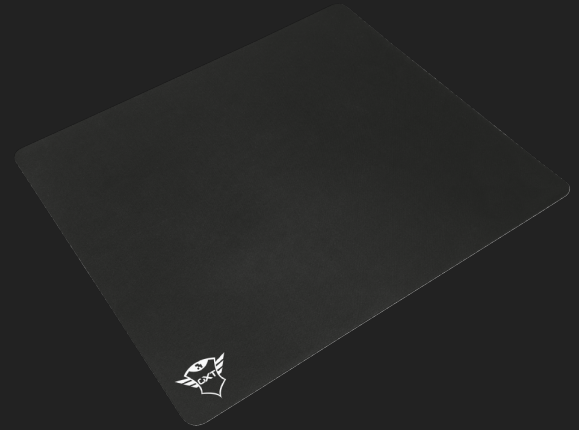

**#21567**

Mousepad

Mousepad with optimized surface texture for optimal accuracy and smooth control

Key features

- L-surface design (320x270x3mm)
- Optimized surface texture for optimal accuracy and smooth control
- Works with all mouse sensitivities and sensors
- Anti-slip rubber bottom

What's in the box

- Mousepad
- Gaming sticker

Other colour versions

22647

22229